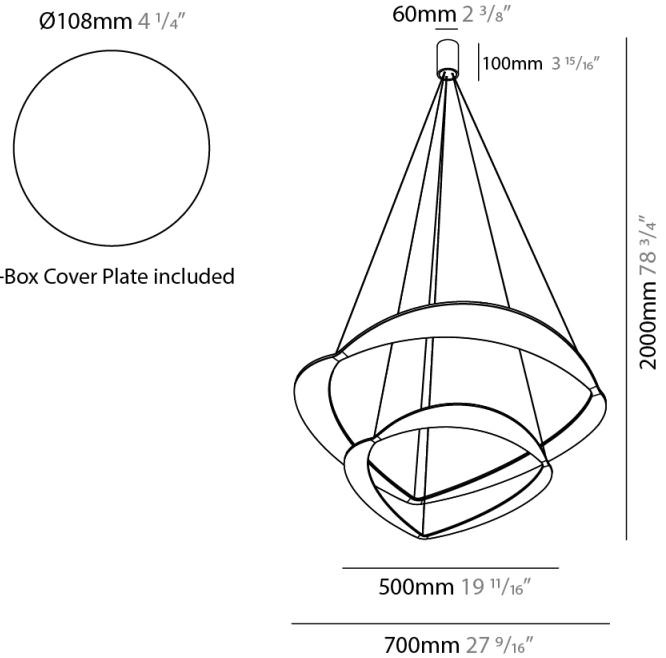

PROJECT	_____
TYPE	_____
SPECIFIER	_____
QUANTITY	_____
DATE	_____

DIADEMA 2 SUSPENSION

D41014-

base number   Finish
Options

1. To build a product code in our configurator select the specify button on the base model # product page
2. To build a manual product code on this datasheet choose from the options listed below in blue font and add the suffix to the base model #

GENERAL

Series: Diadema
Subseries: Diadema 2
Brand: Icone
Division: Design
Mounting Type: Suspension
Mounting Location: Ceiling
Subcategory: Pendant

PHYSICAL

Shape: Abstract
Diameter (mm): 700
Diameter (in): 27 ⁹/₁₆
Height (mm): 2000
Height (in): 78 ³/₄
Light Distribution: Indirect
Fixture Finish: WHI / WAM / GLF
Fixture Material: Aluminum

ELECTRICAL

Lamp Type: LED
Total Output Wattage (W): 105
Dimming: Electronic Low Voltage Dimming
Input Voltage (V): 120Vac Direct Line

LED

Color Temperature (°K): 3000
Nominal Lumen (lm): 8925
CRI: >90 CRI
Lamp Life (hrs): 50000

OPTICAL

RATINGS AND CERTIFICATIONS

Certified By: Certified for North American Standards
IP rating: IP20