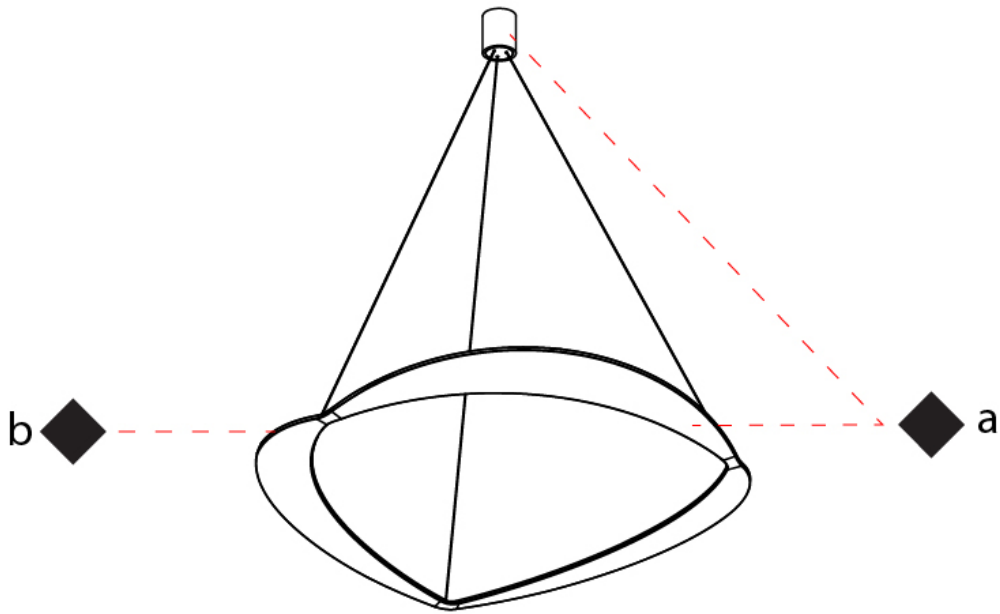

DIADEMA 1 SUSPENSION

D41006-

PROJECT _____

TYPE _____

SPECIFIER _____

QUANTITY _____

DATE _____