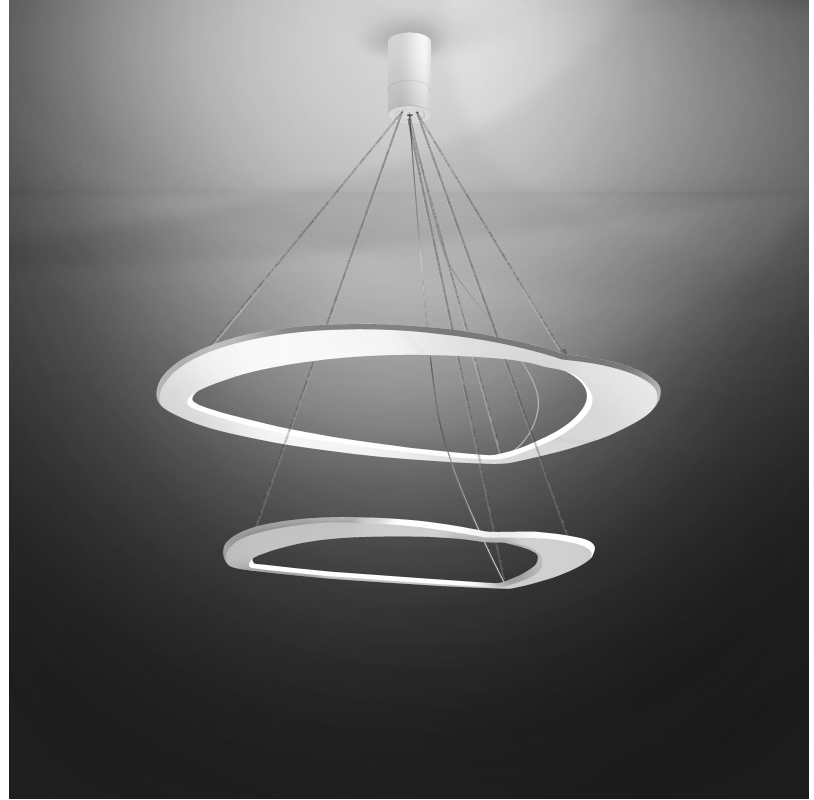

PROJECT	_____
TYPE	_____
SPECIFIER	_____
QUANTITY	_____
DATE	_____

DIADEMA 2 SUSPENSION

D41014-

base number   Finish
Options

1. To build a product code in our configurator select the specify button on the base model # product page
2. To build a manual product code on this datasheet choose from the options listed below in blue font and add the suffix to the base model #

GENERAL

Series: Diadema
Subseries: Diadema 2
Brand: Icone
Division: Design
Mounting Type: Suspension
Mounting Location: Ceiling
Subcategory: Pendant

PHYSICAL

Shape: Abstract
Diameter (mm): 700
Diameter (in): 27 ⁹/₁₆
Height (mm): 2000
Height (in): 78 ³/₄
Light Distribution: Indirect
Fixture Finish: WHI / WAM / GLF
Fixture Material: Aluminum

ELECTRICAL

Lamp Type: LED
Total Output Wattage (W): 105
Dimming: Electronic Low Voltage Dimming
Input Voltage (V): 120Vac Direct Line

LED

Color Temperature (°K): 3000
Nominal Lumen (lm): 8925
CRI: >90 CRI
Lamp Life (hrs): 50000

OPTICAL

RATINGS AND CERTIFICATIONS

Certified By: Certified for North American Standards
IP rating: IP20