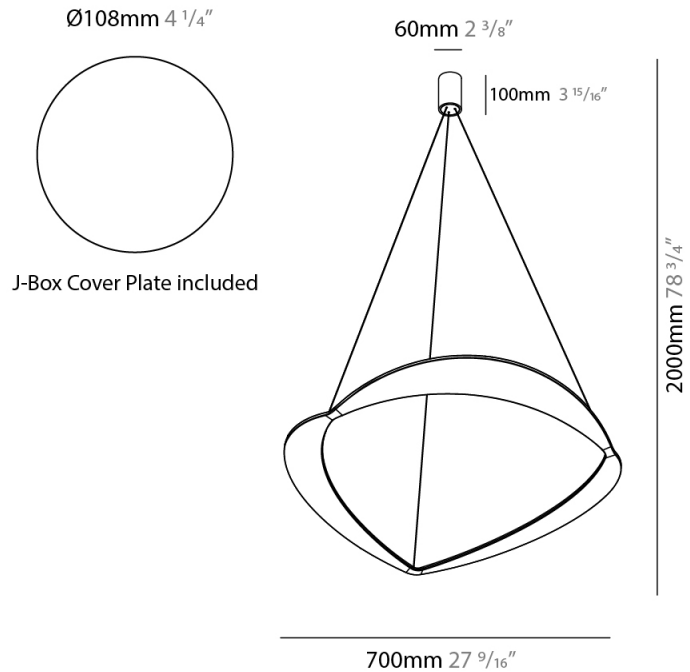

PROJECT	
TYPE	
SPECIFIER	
QUANTITY	
DATE	

DIADEMA 1 SUSPENSION

D41006-

base number   Finish
Options

1. To build a product code in our configurator select the specify button on the base model # product page
2. To build a manual product code on this datasheet choose from the options listed below in blue font and add the suffix to the base model #

GENERAL

Series: Diadema
Subseries: Diadema 1
Brand: Icone
Division: Design
Mounting Type: Suspension
Mounting Location: Ceiling
Subcategory: Pendant

PHYSICAL

Shape: Abstract
Diameter (mm): 700
Diameter (in): 27 ⁹/₁₆
Height (mm): 2000
Height (in): 78 ³/₄
Light Distribution: Indirect
Fixture Finish: WHI / WAM / GLF
Fixture Material: Aluminum

ELECTRICAL

Lamp Type: LED
Total Output Wattage (W): 60
Dimming: Electronic Low Voltage Dimming
Input Voltage (V): 120Vac Direct Line

LED

Number of LEDs: 3
Color Temperature (°K): 3000
Nominal Lumen (lm): 5100
CRI: >90 CRI
Lamp Life (hrs): 50000

OPTICAL

RATINGS AND CERTIFICATIONS

Certified By: Certified for North American Standards
IP rating: IP20