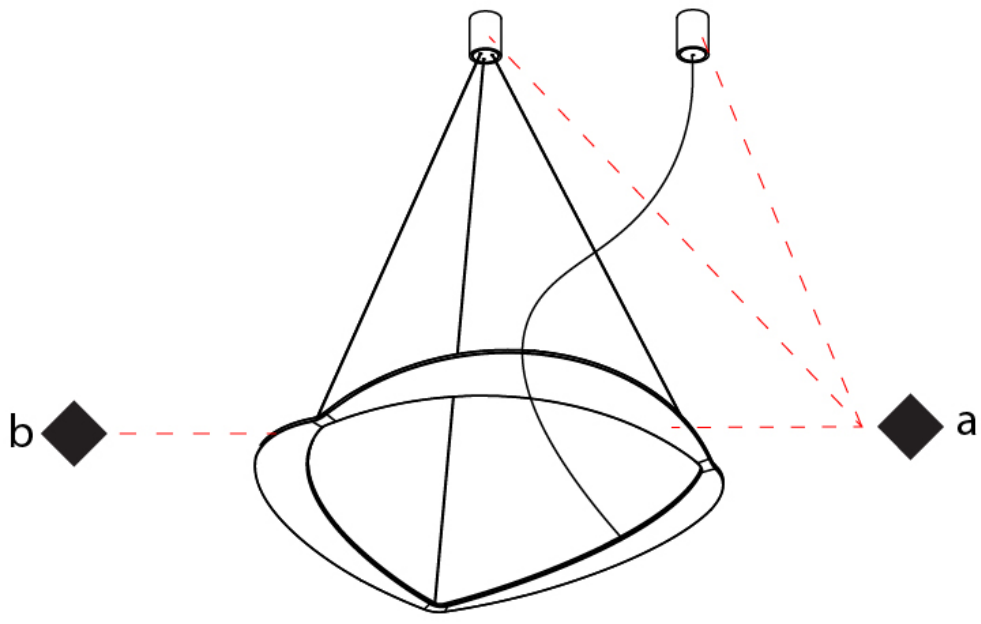

DIADEMA 1 DECENTRATED BASE SUSPENSION

D41007-

PROJECT	_____
TYPE	_____
SPECIFIER	_____
QUANTITY	_____
DATE	_____